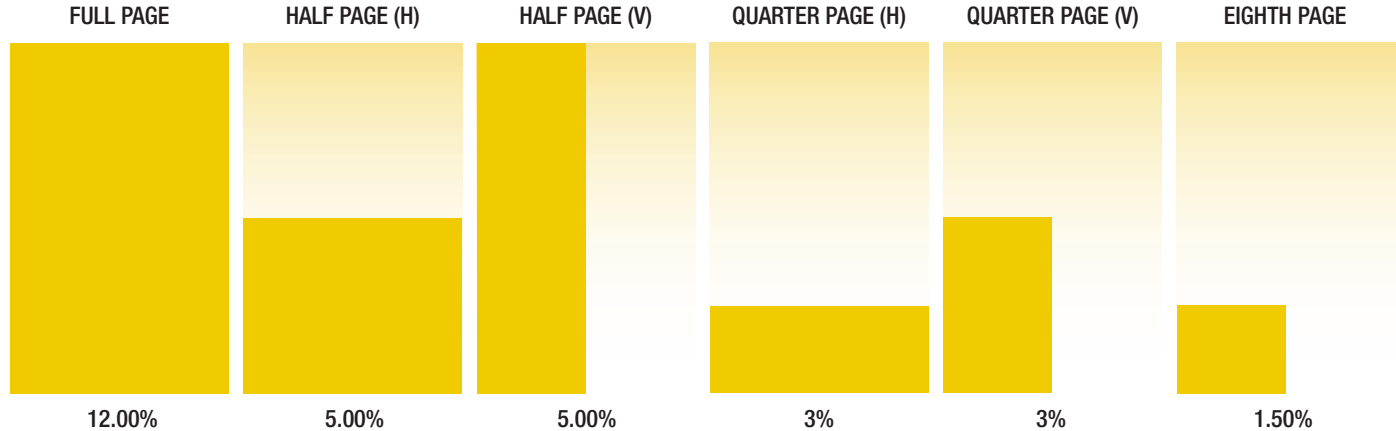

Visual Impact Pricing

Run a display ad in one of these modular sizes and qualify for the discount shown. Use these discounts in combination with the Best Local Option, Multiple Insertion Scheduling and Day-of-Week pricing to maximize the efficiency of your ad buy.

Custom ad sizes are available at standard rates