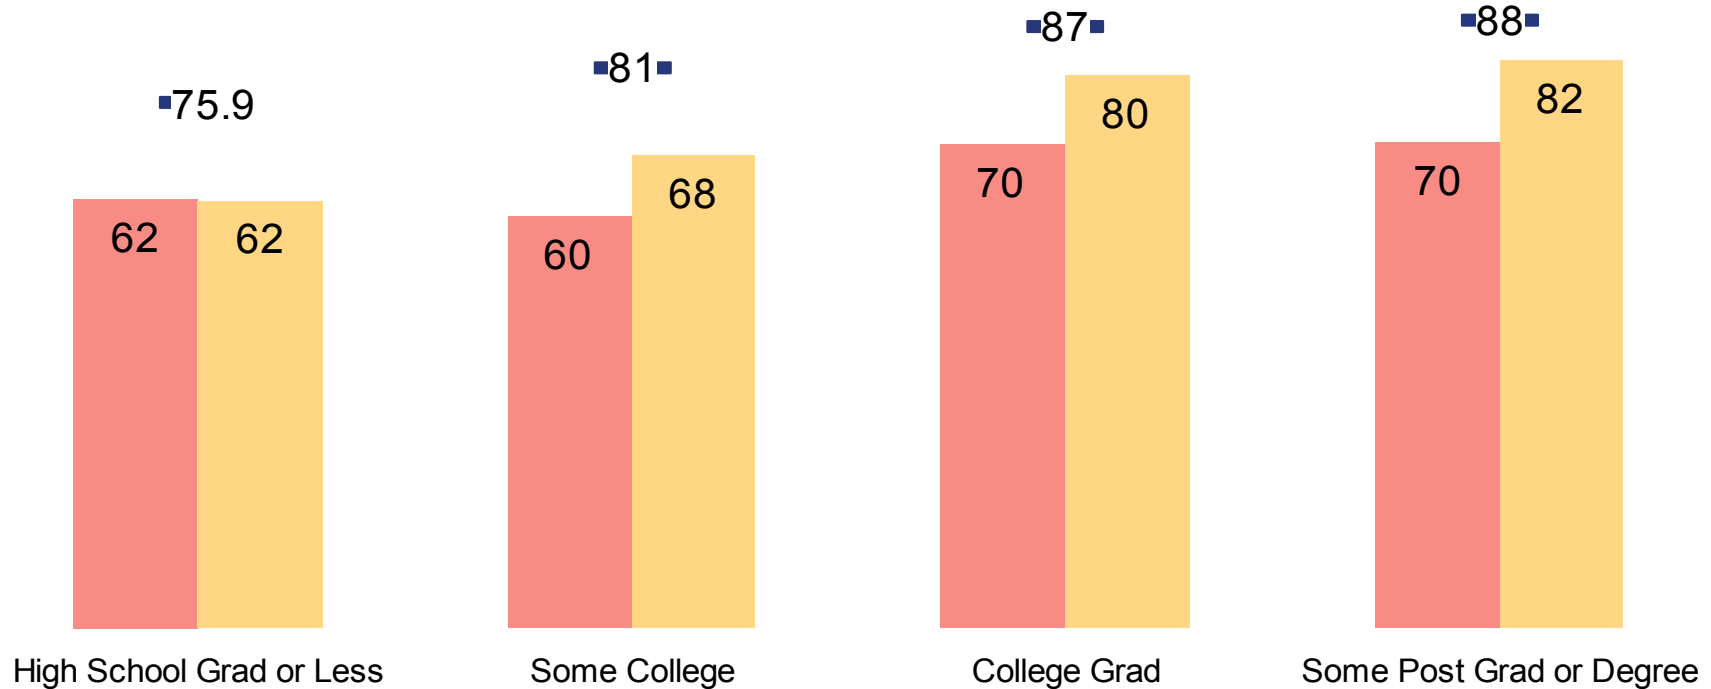

# The Well-educated Are Heavy Readers

Percent of adults reached by Weekday and Sunday Oregonian, by educational attainment

■ Weekday ■ Sunday — WD+SN Net Cume

BASE: Portland Four-County Area adults (1,301,500)

SOURCE: Scarborough 2008R2 (9/07-8/08)

Weekday = 5 daily issues net cume; Sunday = 4 Sunday issues net cume