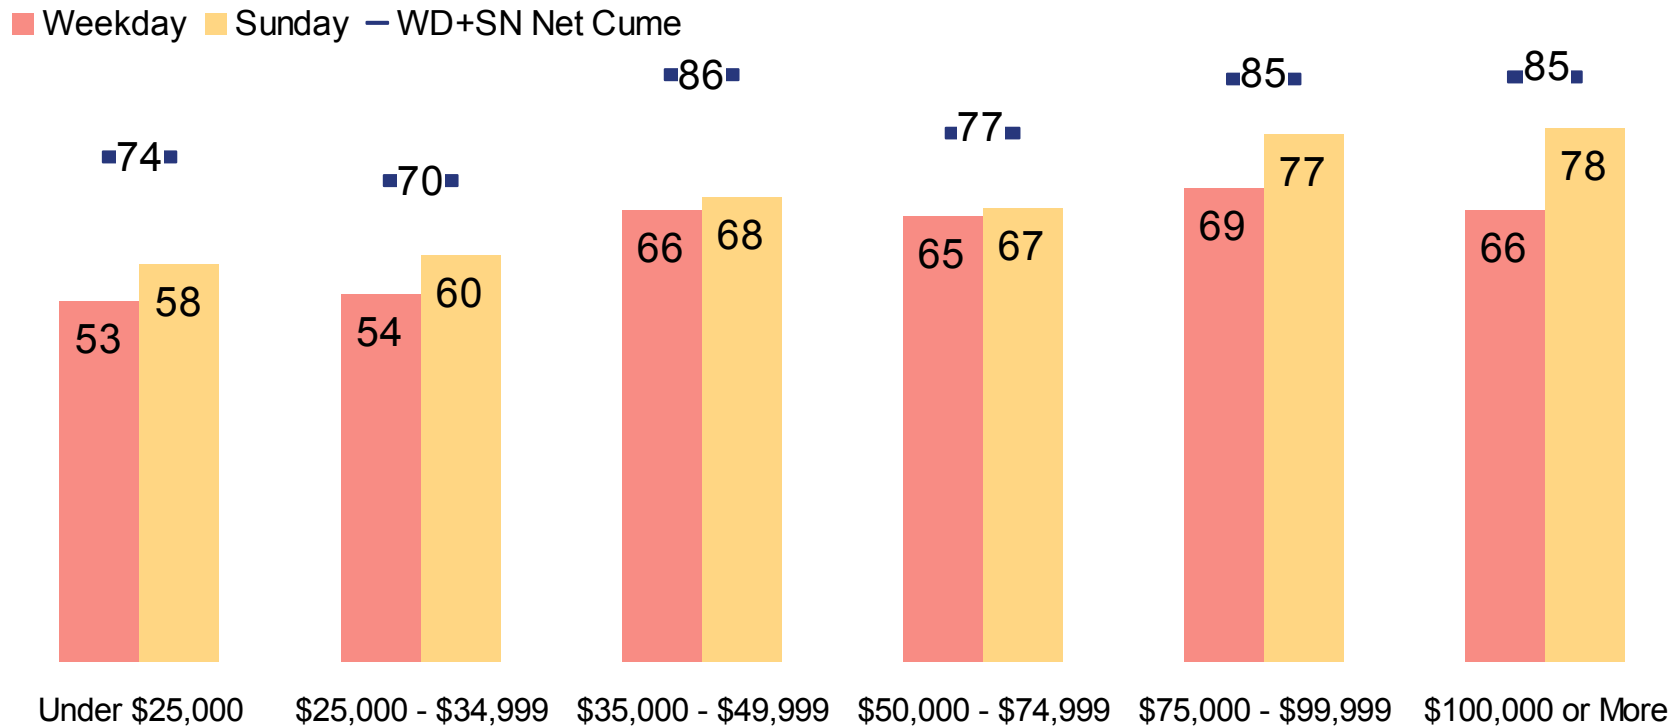

The Oregonian

We're Popular with Upscale Adults

Percent of adults reached by Weekday and Sunday Oregonian, by household income

BASE: Portland Four-County Area adults (1,301,500)

SOURCE: Scarborough 2008R2 (9/07-8/08)

Weekday = 5 daily issues net cume; Sunday = 4 Sunday issues net cume

The Oregonian +  OregonLive.com