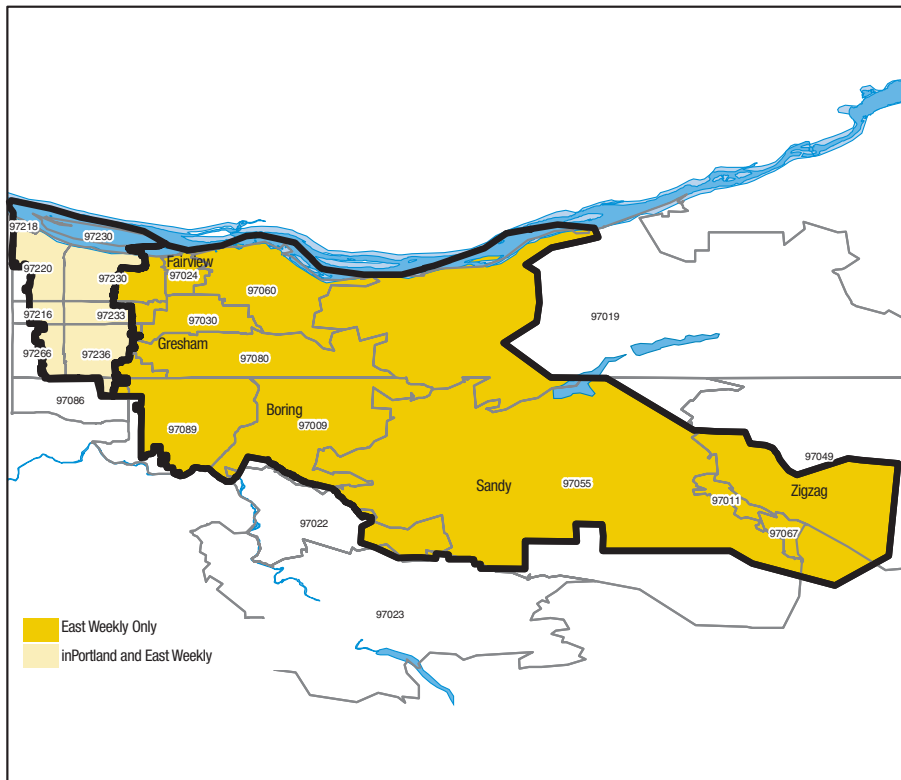

EAST ZONE

Circulation: 44,172

ZIP Codes

97009	97011
97015*	97019
97022*	97024
97030	97049
97055	97060
97067	97080
97086*	97089*
97216*	97220*
97230	97233
97236	97266*

**Zone includes only a part of this ZIP code.*

East Zone Products

Sports: Wednesday & Friday
 East Metro Weekly: Thursday
 A&E: Friday